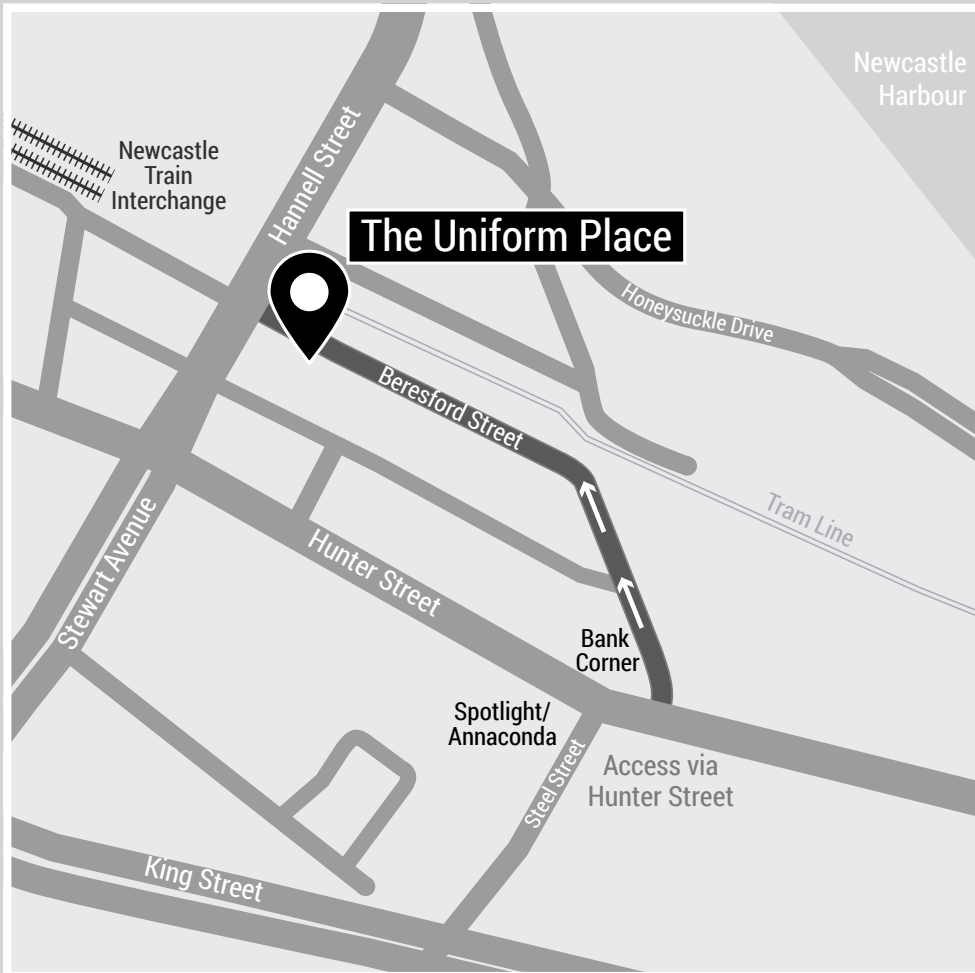

THE UNIFORM PLACE

A professional, down to earth approach with competent staff backed by quality products, we aim to provide you with excellent service as we value every customer. Operating for over 40 years and based in Newcastle, we service companies across Australia.

Our experienced team are always happy to help with your uniform or clothing selection.

Contact us for help with all your uniform needs.

31 Beresford Street
Newcastle West NSW 2302

---

(02) 4969 1506
sales@theuniformplace.com.au
www.theuniformplace.com.au